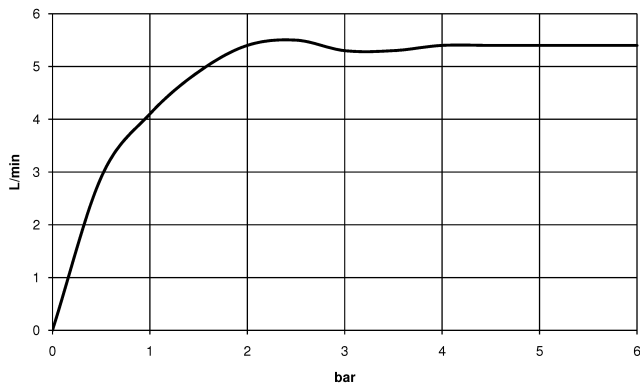

Flow rate chart

Certificates

LGA_28441.

GDV_0400289.